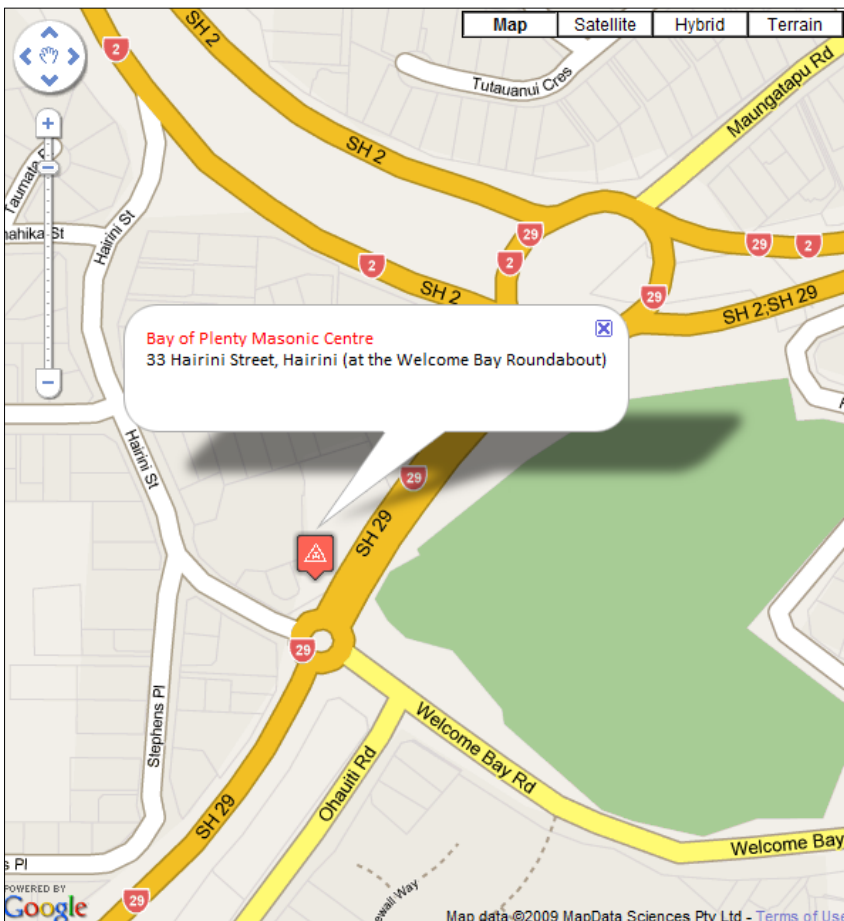

THE SUPREME GRAND ROYAL ARCH CHAPTER OF NEW ZEALAND

1892

2010

118TH ANNUAL GRAND CONVOCATION

TAURANGA

12, 13, 14 MARCH 2010

LOCATION MAPS

Tauranga and environs

Bay of Plenty Masonic Centre, Hairini

Otumoetai College

1. Hotel Armitage
2. Roselands Motel
3. Durham Motor Inn
4. Puriri Park Boutique Hotel
5. Harbour City Motor Inn

Classic Flyers Museum