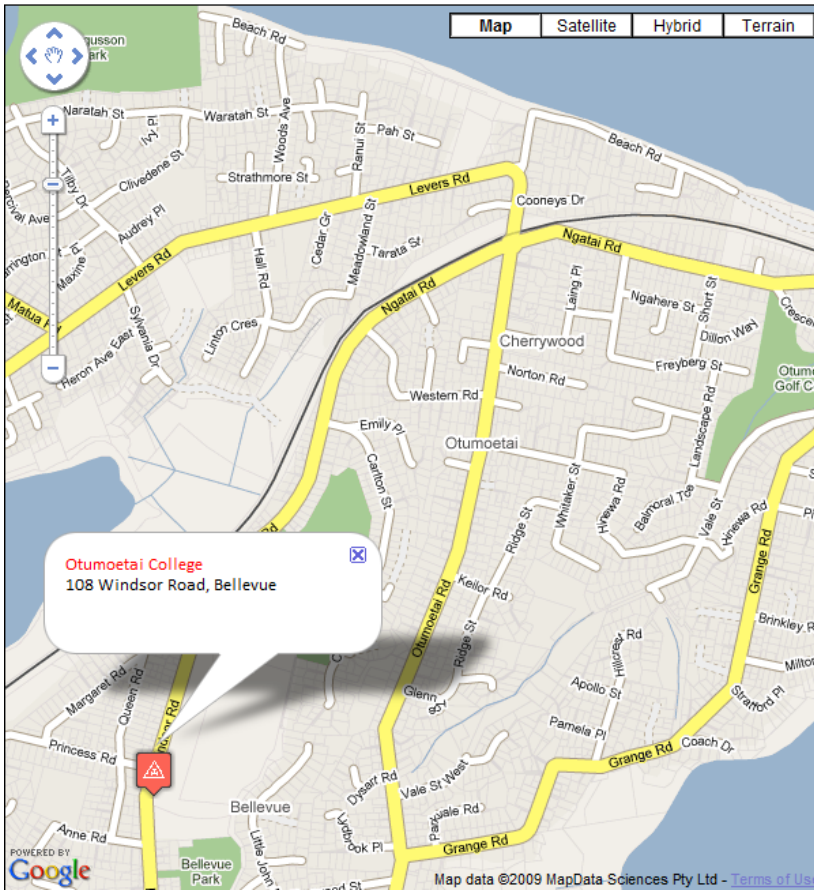

THE SUPREME GRAND ROYAL ARCH CHAPTER OF NEW ZEALAND

1892

2010

118TH ANNUAL GRAND CONVOCATION

TAURANGA

12, 13, 14 MARCH 2010

LOCATION MAPS

Tauranga and environs

Bay of Plenty Masonic Centre, Hairini

Otumoetai College

1. Hotel Armitage
2. Roselands Motel
3. Durham Motor Inn
4. Puriri Park Boutique Hotel
5. Harbour City Motor Inn

Classic Flyers Museum