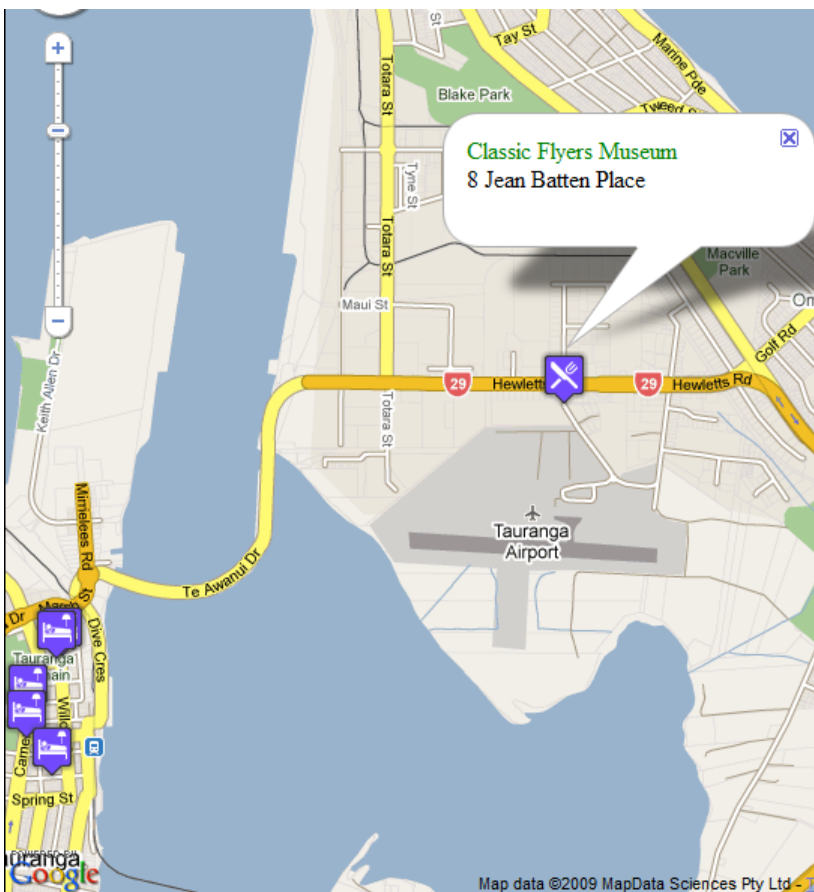

THE SUPREME GRAND ROYAL ARCH CHAPTER OF NEW ZEALAND

1892

2010

118TH ANNUAL GRAND CONVOCATION

TAURANGA

12, 13, 14 MARCH 2010

LOCATION MAPS

Tauranga and environs

Bay of Plenty Masonic Centre, Hairini

Otumoetai College

1. Hotel Armitage
2. Roselands Motel
3. Durham Motor Inn
4. Puriri Park Boutique Hotel
5. Harbour City Motor Inn

Classic Flyers Museum